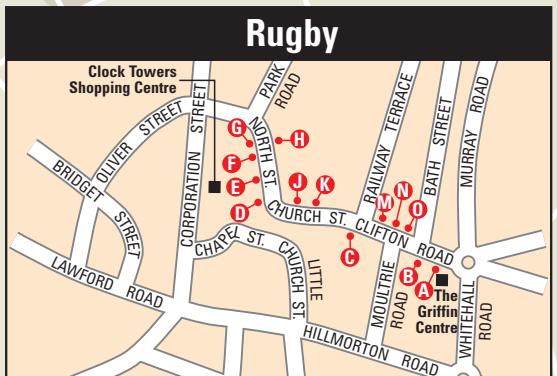

Rugby

Where to catch your bus from Rugby

Service	Stand
3/3A	K O (to Hillmorton) A G (to Newbold) C E (to Woodlands)
4	A D (to Admirals Estate) N (to Brownsover)
9	B G (to Lime Tree Village) J M (to Clifton)
11	K O (to Lower Hillmorton) B E (to Woodlands)
63	B D (to Dunchurch & Leamington)
X84	B G (to Lutterworth & Leicester)
86	C F (to Long Lawford & Coventry)
86	K O (to DIRFT)
96	K O (to Northampton)
209	B G (to Cawston Grange)
580	B G (to Stretton on Dunsmore & Coventry)
585	B F (to Brinklow & Coventry) J M (to Hospital of St. Cross)
D1	H K O (to Hillmorton, Barby & Daventry)
	J M (to Leicester Road & Central Park)
D2	B E (to Hillmorton, Braunston & Daventry)
	J M (to Leicester Road & Central Park)