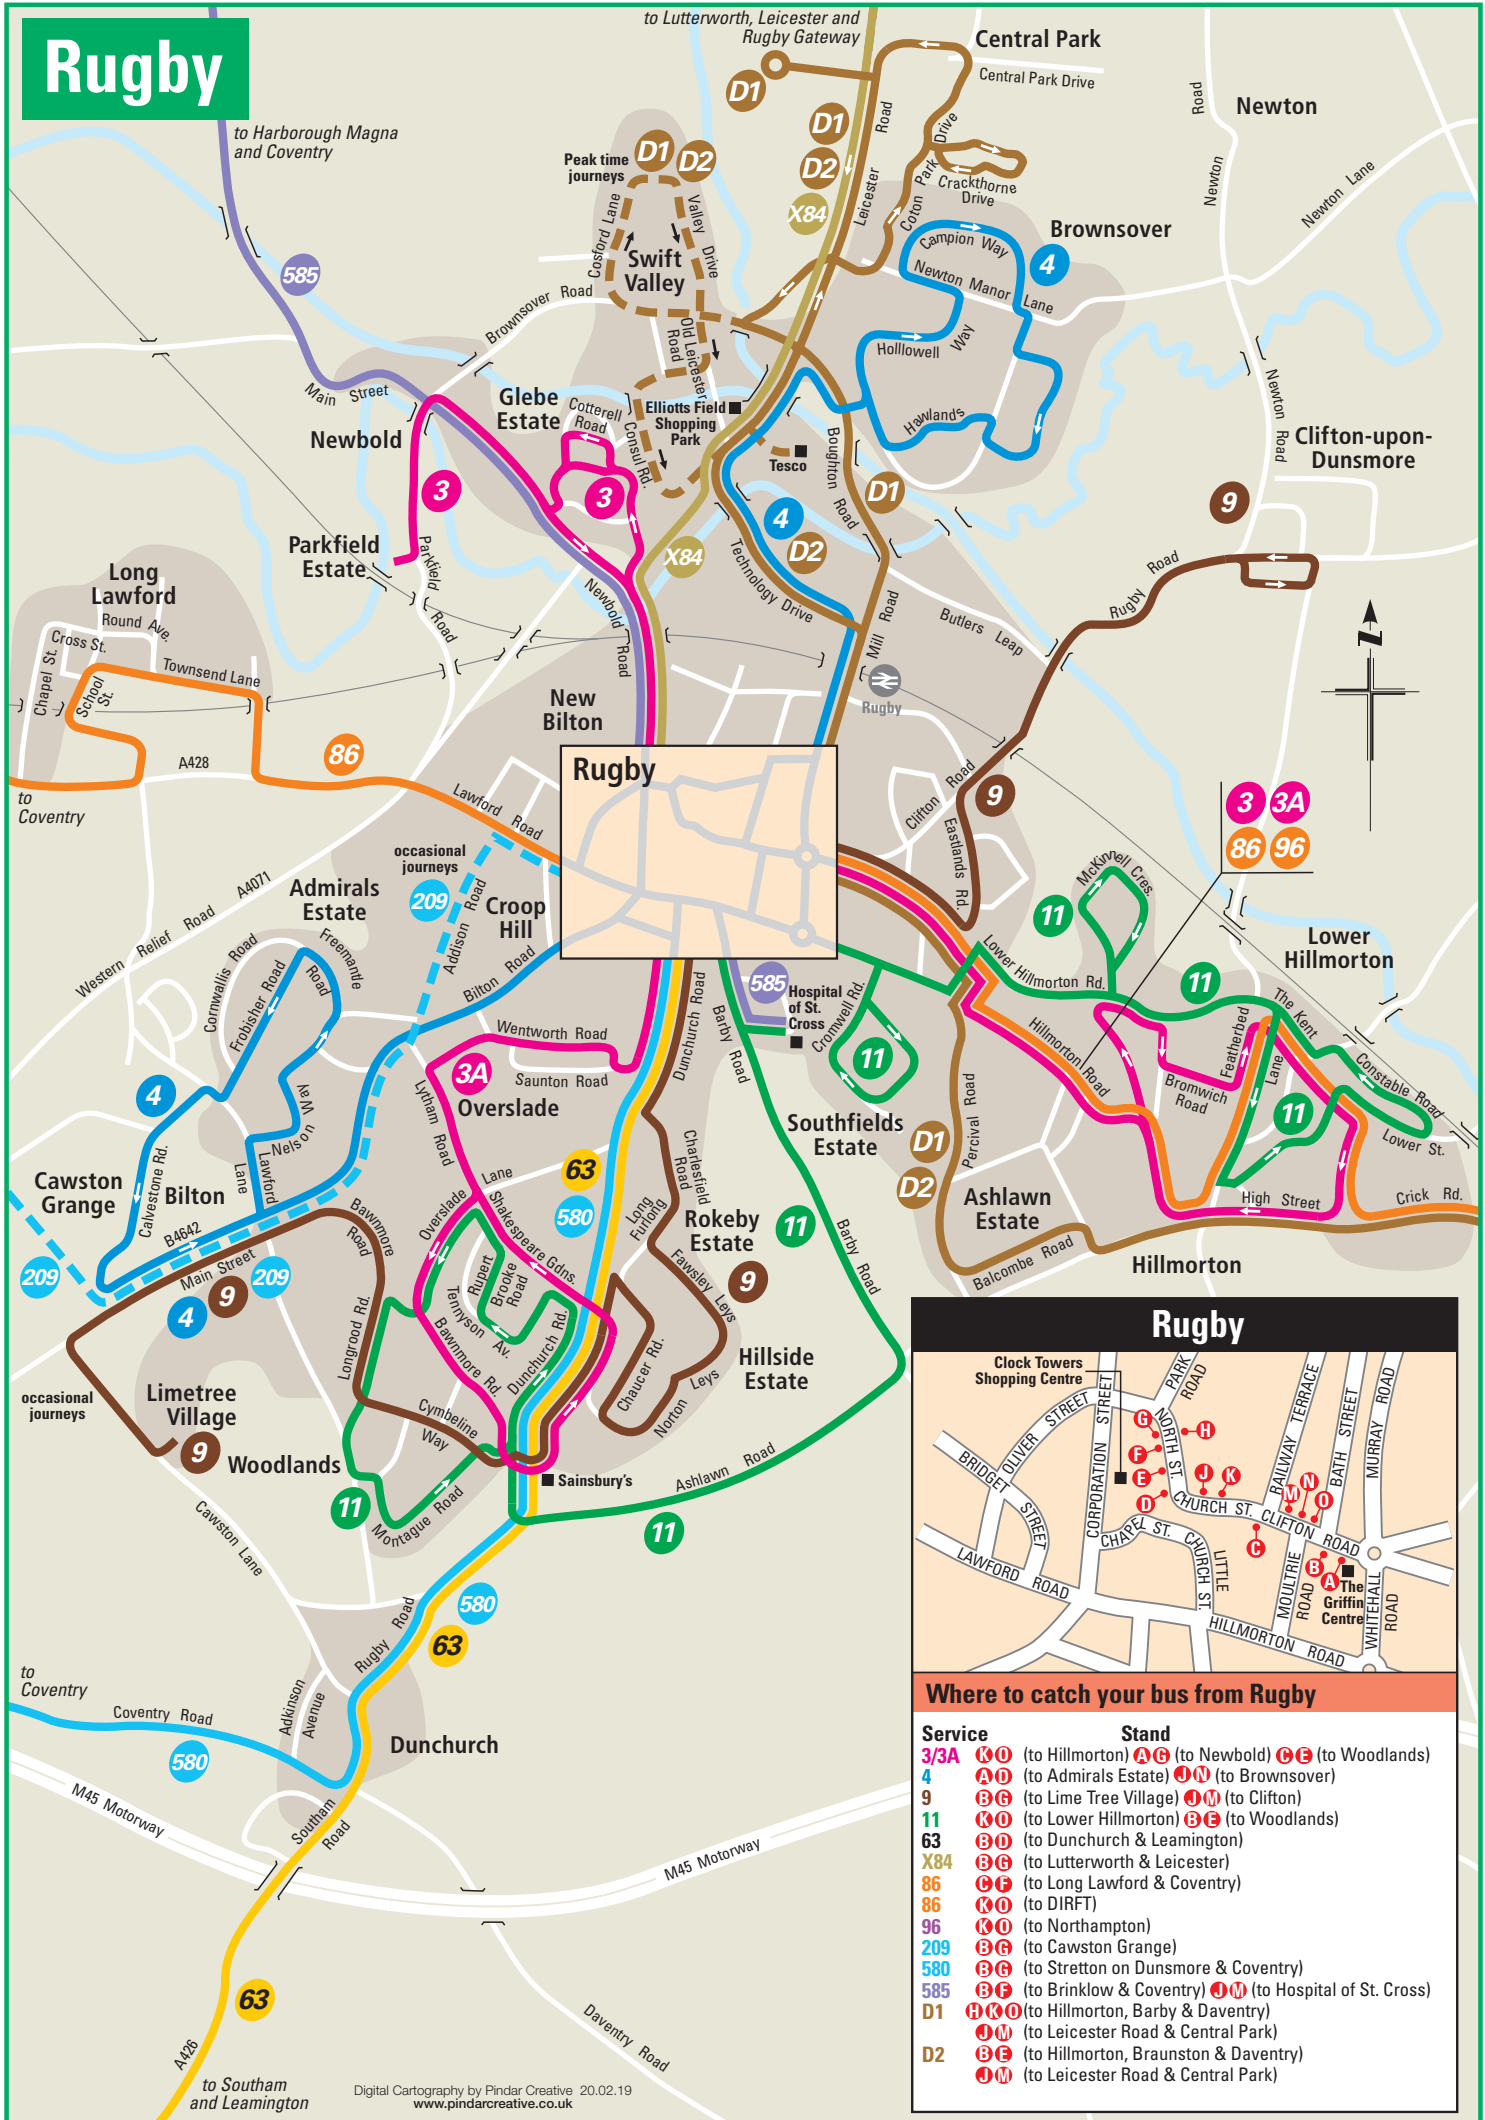

Rugby

Where to catch your bus from Rugby

Service	Stand
3/3A	K O (to Hillmorton) A G (to Newbold) C E (to Woodlands)
4	A D (to Admirals Estate) N (to Brownsover)
9	B G (to Lime Tree Village) J M (to Clifton)
11	K O (to Lower Hillmorton) B E (to Woodlands)
63	B D (to Dunchurch & Leamington)
X84	B G (to Lutterworth & Leicester)
86	C F (to Long Lawford & Coventry)
86	K O (to DIRFT)
96	K O (to Northampton)
209	B G (to Cawston Grange)
580	B G (to Stretton on Dunsmore & Coventry)
585	B F (to Brinklow & Coventry) J M (to Hospital of St. Cross)
D1	H K O (to Hillmorton, Barby & Daventry)
	J M (to Leicester Road & Central Park)
D2	B E (to Hillmorton, Braunston & Daventry)
	J M (to Leicester Road & Central Park)