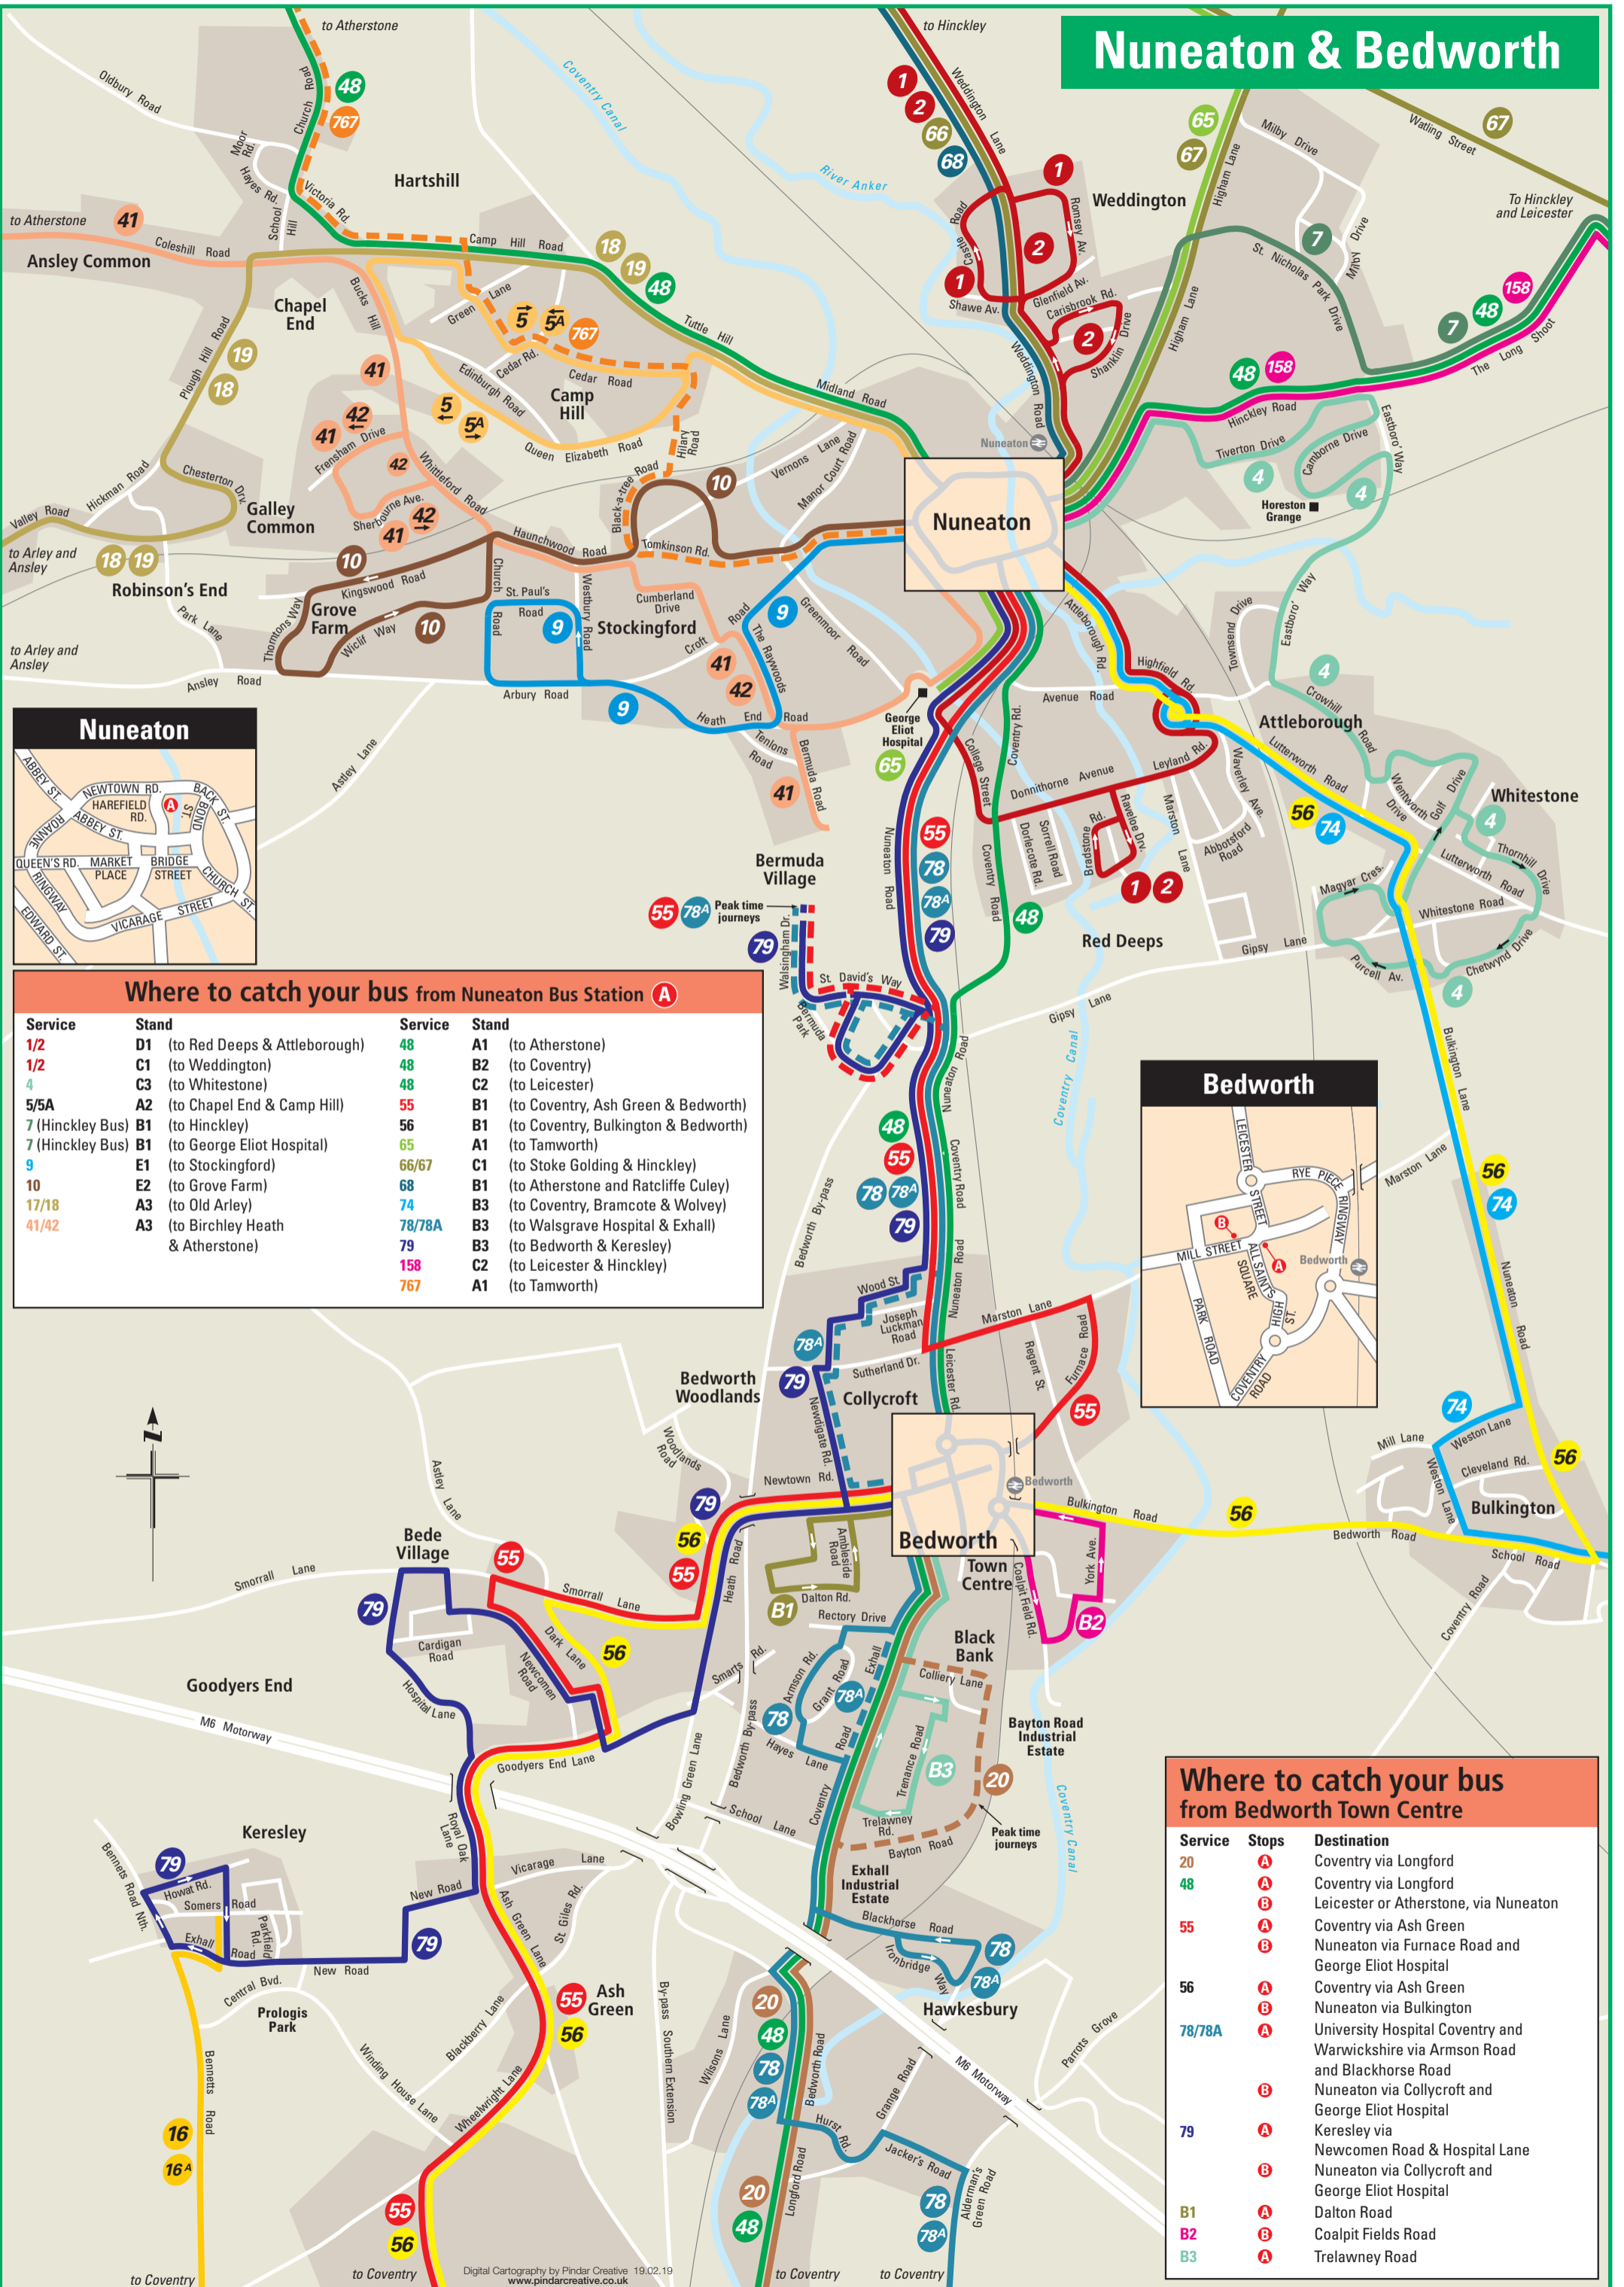

Nuneaton & Bedworth

Where to catch your bus from Nuneaton Bus Station ^A

Service	Stand	Destination	Service	Stand	Destination
1/2	D1	(to Red Deeps & Attleborough)	48	A1	(to Atherstone)
1/2	C1	(to Weddington)	48	B2	(to Coventry)
4	C3	(to Whitestone)	48	C2	(to Leicester)
5/5A	A2	(to Chapel End & Camp Hill)	55	B1	(to Coventry, Ash Green & Bedworth)
7 (Hinckley Bus)	B1	(to Hinckley)	56	B1	(to Coventry, Bulkington & Bedworth)
7 (Hinckley Bus)	B1	(to George Eliot Hospital)	65	A1	(to Tamworth)
9	E1	(to Stockingford)	66/67	C1	(to Stoke Golding & Hinckley)
10	E2	(to Grove Farm)	68	B1	(to Atherstone and Ratcliffe Culey)
17/18	A3	(to Old Arley)	74	B3	(to Coventry, Bramcote & Wolvey)
41/42	A3	(to Birchley Heath & Atherstone)	78/78A	B3	(to Walsgrave Hospital & Exhall)
			79	B3	(to Bedworth & Keresley)
			158	C2	(to Leicester & Hinckley)
			767	A1	(to Tamworth)

Where to catch your bus from Bedworth Town Centre

Service	Stops	Destination
20	A	Coventry via Longford
48	A	Coventry via Longford
	B	Leicester or Atherstone, via Nuneaton
55	A	Coventry via Ash Green
	B	Nuneaton via Furnace Road and George Eliot Hospital
56	A	Coventry via Ash Green
	B	Nuneaton via Bulkington
78/78A	A	University Hospital Coventry and Warwickshire via Armsom Road and Blackhorse Road
	B	Nuneaton via Collycroft and George Eliot Hospital
79	A	Keresley via Newcomen Road & Hospital Lane
	B	Nuneaton via Collycroft and George Eliot Hospital
B1	A	Dalton Road
B2	B	Coalpit Fields Road
B3	A	Trelawney Road