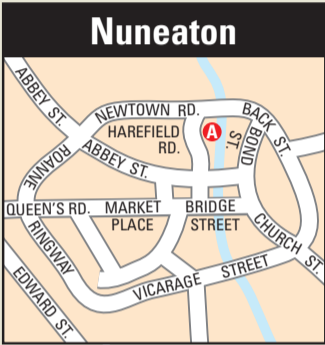

Nuneaton & Bedworth

Where to catch your bus from Nuneaton Bus Station ^A

Service	Stand	Destination	Service	Stand	Destination
1/2	D1	(to Red Deeps & Attleborough)	48	A1	(to Atherstone)
1/2	C1	(to Weddington)	48	B2	(to Coventry)
4	C3	(to Whitestone)	48	C2	(to Leicester)
5/5A	A2	(to Chapel End & Camp Hill)	55	B1	(to Coventry, Ash Green & Bedworth)
7 (Hinckley Bus)	B1	(to Hinckley)	56	B1	(to Coventry, Bulkington & Bedworth)
7 (Hinckley Bus)	B1	(to George Eliot Hospital)	65	A1	(to Tamworth)
9	E1	(to Stockingford)	66/67	C1	(to Stoke Golding & Hinckley)
10	E2	(to Grove Farm)	68	B1	(to Atherstone and Ratcliffe Culey)
17/18	A3	(to Old Arley)	74	B3	(to Coventry, Bramcote & Wolvey)
41/42	A3	(to Birchley Heath & Atherstone)	78/78A	B3	(to Walsgrave Hospital & Exhall)
			79	B3	(to Bedworth & Keresley)
			158	C2	(to Leicester & Hinckley)
			767	A1	(to Tamworth)

Where to catch your bus from Bedworth Town Centre

Service	Stops	Destination
20	A	Coventry via Longford
48	A	Coventry via Longford
	B	Leicester or Atherstone, via Nuneaton
55	A	Coventry via Ash Green
	B	Nuneaton via Furnace Road and George Eliot Hospital
56	A	Coventry via Ash Green
	B	Nuneaton via Bulkington
78/78A	A	University Hospital Coventry and Warwickshire via Armsom Road and Blackhorse Road
	B	Nuneaton via Collycroft and George Eliot Hospital
79	A	Keresley via Newcomen Road & Hospital Lane
	B	Nuneaton via Collycroft and George Eliot Hospital
B1	A	Dalton Road
B2	B	Coalpit Fields Road
B3	A	Trelawney Road