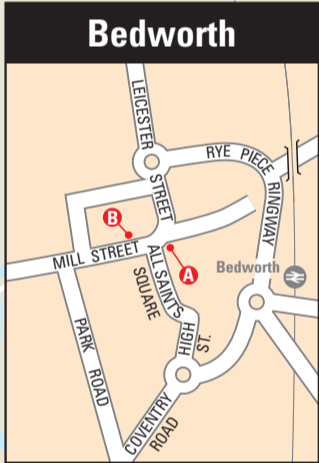

Nuneaton & Bedworth

Where to catch your bus from Nuneaton Bus Station ^A

Service	Stand	Destination	Service	Stand	Destination
1/2	D1	(to Red Deeps & Attleborough)	48	A1	(to Atherstone)
1/2	C1	(to Weddington)	48	B2	(to Coventry)
4	C3	(to Whitestone)	48	C2	(to Leicester)
5/5A	A2	(to Chapel End & Camp Hill)	55	B1	(to Coventry, Ash Green & Bedworth)
7 (Hinckley Bus)	B1	(to Hinckley)	56	B1	(to Coventry, Bulkington & Bedworth)
7 (Hinckley Bus)	B1	(to George Eliot Hospital)	65	A1	(to Tamworth)
9	E1	(to Stockingford)	66/67	C1	(to Stoke Golding & Hinckley)
10	E2	(to Grove Farm)	68	B1	(to Atherstone and Ratcliffe Culey)
17/18	A3	(to Old Arley)	74	B3	(to Coventry, Bramcote & Wolvey)
41/42	A3	(to Birchley Heath & Atherstone)	78/78A	B3	(to Walsgrave Hospital & Exhall)
			79	B3	(to Bedworth & Keresley)
			158	C2	(to Leicester & Hinckley)
			767	A1	(to Tamworth)

Where to catch your bus from Bedworth Town Centre

Service	Stops	Destination
20	A	Coventry via Longford
48	A	Coventry via Longford
	B	Leicester or Atherstone, via Nuneaton
55	A	Coventry via Ash Green
	B	Nuneaton via Furnace Road and George Eliot Hospital
56	A	Coventry via Ash Green
	B	Nuneaton via Bulkington
78/78A	A	University Hospital Coventry and Warwickshire via Armsom Road and Blackhorse Road
	B	Nuneaton via Collycroft and George Eliot Hospital
79	A	Keresley via Newcomen Road & Hospital Lane
	B	Nuneaton via Collycroft and George Eliot Hospital
B1	A	Dalton Road
B2	B	Coalpit Fields Road
B3	A	Trelawney Road