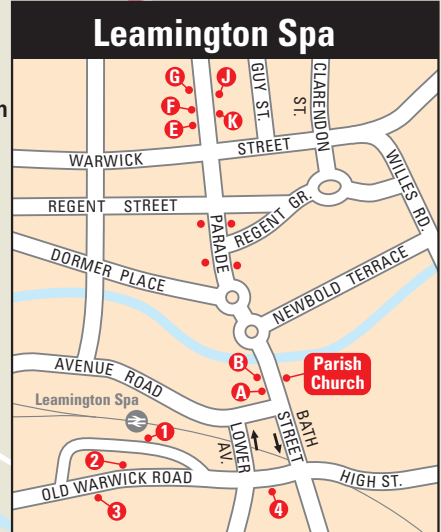

# Leamington & Warwick

### Where to catch your bus from Warwick Bus Station

Service	Stops
1	ⓐ (to Leamington & Whitnash)
15	ⓐ (to Stratford via Wellesbourne and Warwick Gates)
16	ⓐ (to Leamington) ⓑ (to Hatton Park) ⓒ (to Kenilworth)
X17	ⓐ (to Warwick Hospital, Leamington & Coventry)
X18	ⓐ (to Evesham, via Stratford) ⓑ (to Coventry via Leamington)

### Where to catch your bus from Royal Leamington Spa

Please note all the services listed below (except 664), use the Parish Church stand.

Service	Stops
1	ⓐⓑ (to Warwick), ⓒ (to Whitnash)
11	ⓐⓑⓕ (to University and Coventry)
15	ⓐ (to Warwick and Stratford)
X17	ⓐⓑⓕ (to Kenilworth & Coventry), ⓐⓑ (to Warwick Hospital and Town Centre)
X18	ⓐⓑ (to Stratford via Warwick Hospital & Wellesbourne), ⓐⓑⓕ (to Coventry)
63	ⓐ (to Southam & Rugby)
67/67A/67B/67C	ⓐⓑ (to Lillington)
67	ⓐ (to Sydenham)
67A	ⓐⓑ (to Cubbington)
67B	ⓐ (to Bishops Tachbrook, Lighthorne Heath & Kineton)
67C	ⓐ (to Warwick Gates, Bishops Itchington & Kineton)
69	ⓐⓑ (to Weston under Wetherley, Lillington & Milverton)
77/77A	ⓐⓑ (to Leamington Shopping Park)
X77	ⓐⓑ (to Lighthorne & Kineton)
664	ⓐ (to Jaguar Land Rover)
665	ⓐ (to Southam)
Unibus	ⓐ (to Harbury, Southam & Napton) ⓐⓑⓕ (to University), ⓐ (to Brunswick Street & Warwick Gates)