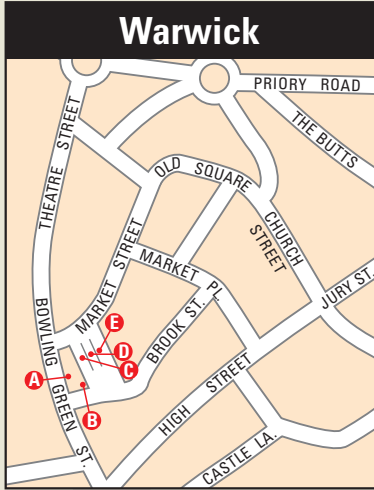

# Leamington & Warwick

### Where to catch your bus from Warwick Bus Station

Service	Stops
1	ⓐ (to Leamington & Whitnash)
15	ⓐ (to Stratford via Wellesbourne and Warwick Gates)
16	ⓐ (to Leamington) ⓑ (to Hatton Park) ⓒ (to Kenilworth)
X17	ⓐ (to Warwick Hospital, Leamington & Coventry)
X18	ⓐ (to Evesham, via Stratford) ⓑ (to Coventry via Leamington)

### Where to catch your bus from Royal Leamington Spa

Please note all the services listed below (except 664), use the Parish Church stand.

Service	Stops
1	ⓐⓑ (to Warwick), ⓒ (to Whitnash)
11	ⓐⓑⓕ (to University and Coventry)
15	ⓐ (to Warwick and Stratford)
X17	ⓐⓑⓕ (to Kenilworth & Coventry), ⓐⓑ (to Warwick Hospital and Town Centre)
X18	ⓐⓑ (to Stratford via Warwick Hospital & Wellesbourne), ⓐⓑⓕ (to Coventry)
63	ⓐ (to Southam & Rugby)
67/67A/67B/67C	ⓐⓑ (to Lillington)
67	ⓐ (to Sydenham)
67A	ⓐⓑ (to Cubbington)
67B	ⓐ (to Bishops Tachbrook, Lighthorne Heath & Kineton)
67C	ⓐ (to Warwick Gates, Bishops Itchington & Kineton)
69	ⓐⓑ (to Weston under Wetherley, Lillington & Milverton)
77/77A	ⓐⓑ (to Leamington Shopping Park)
X77	ⓐⓑ (to Lighthorne & Kineton)
664	ⓐ (to Jaguar Land Rover)
665	ⓐ (to Southam)
Unibus	ⓐ (to Harbury, Southam & Napton) ⓐⓑⓕ (to University), ⓐ (to Brunswick Street & Warwick Gates)