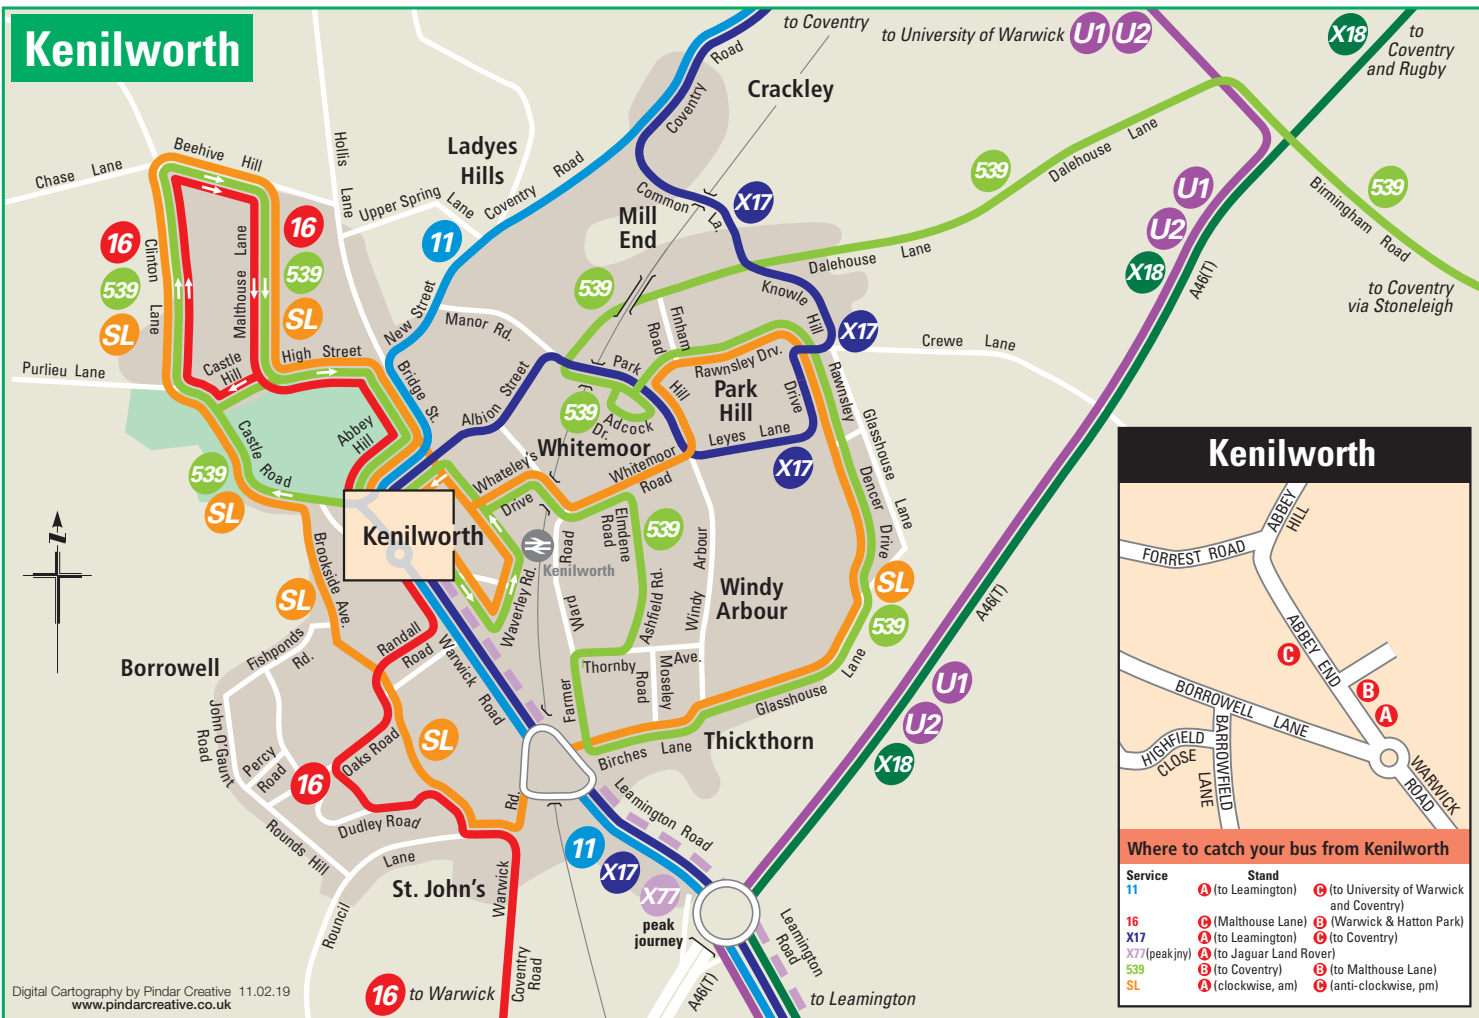

# Kenilworth

## Kenilworth

### Where to catch your bus from Kenilworth

Service	Stand	Direction
11	A (to Leamington)	C (to University of Warwick and Coventry)
16	B (Malthouse Lane)	D (Warwick & Hatton Park)
X17	A (to Leamington)	C (to Coventry)
X77 (peak jnry)	A (to Jaguar Land Rover)	
539	B (to Coventry)	D (to Malthouse Lane)
SL	A (clockwise, am)	C (anti-clockwise, pm)