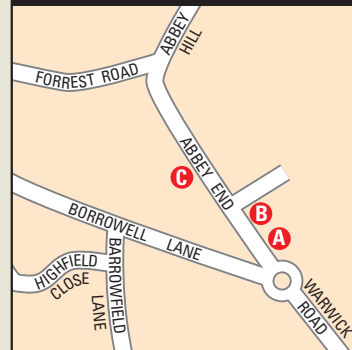

# Kenilworth

## Kenilworth

### Where to catch your bus from Kenilworth

Service	Stand	Direction
11	A (to Leamington)	C (to University of Warwick and Coventry)
16	B (Malthouse Lane)	D (Warwick & Hatton Park)
X17	A (to Leamington)	C (to Coventry)
X77 (peak jnry)	A (to Jaguar Land Rover)	
539	B (to Coventry)	D (to Malthouse Lane)
SL	A (clockwise, am)	C (anti-clockwise, pm)