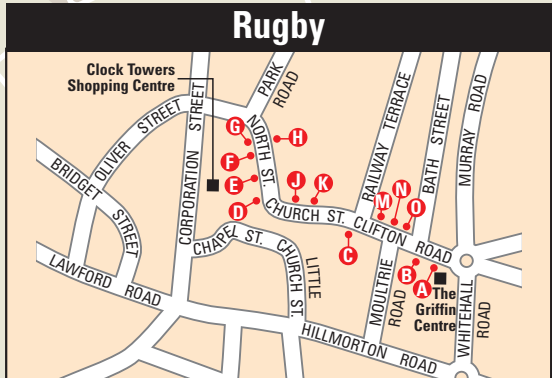

Rugby

Where to catch your bus from Rugby

Service	Stand
3/3A	K O (to Hillmorton) A G (to Newbold) C F (to Long Lawford)
4	A D (to Admirals Estate) J N (to Brownsover)
11	K O (to Hillmorton) B (to Woodlands & Lime Tree Village)
63	J M (to Clifton)
63	B D (to Dunchurch & Leamington)
64	B D (to Dunchurch & Coventry)
X84	B G (to Lutterworth & Leicester)
86	C F (to Long Lawford & Coventry)
86	C E (to Woodlands)
96/97	K O (to Northampton)
209	B G (to Cawston Grange)
580	B G (to Stretton on Dunsmore & Coventry)
585	B F (to Brinklow & Coventry) J M (to Hospital)
D1	H K O (to Hillmorton, Barby & Daventry)
	J M (to Leicester Road & Central Park)
D2	B E (to Hillmorton, Braunston & Daventry)
	J M (to Leicester Road & Central Park)