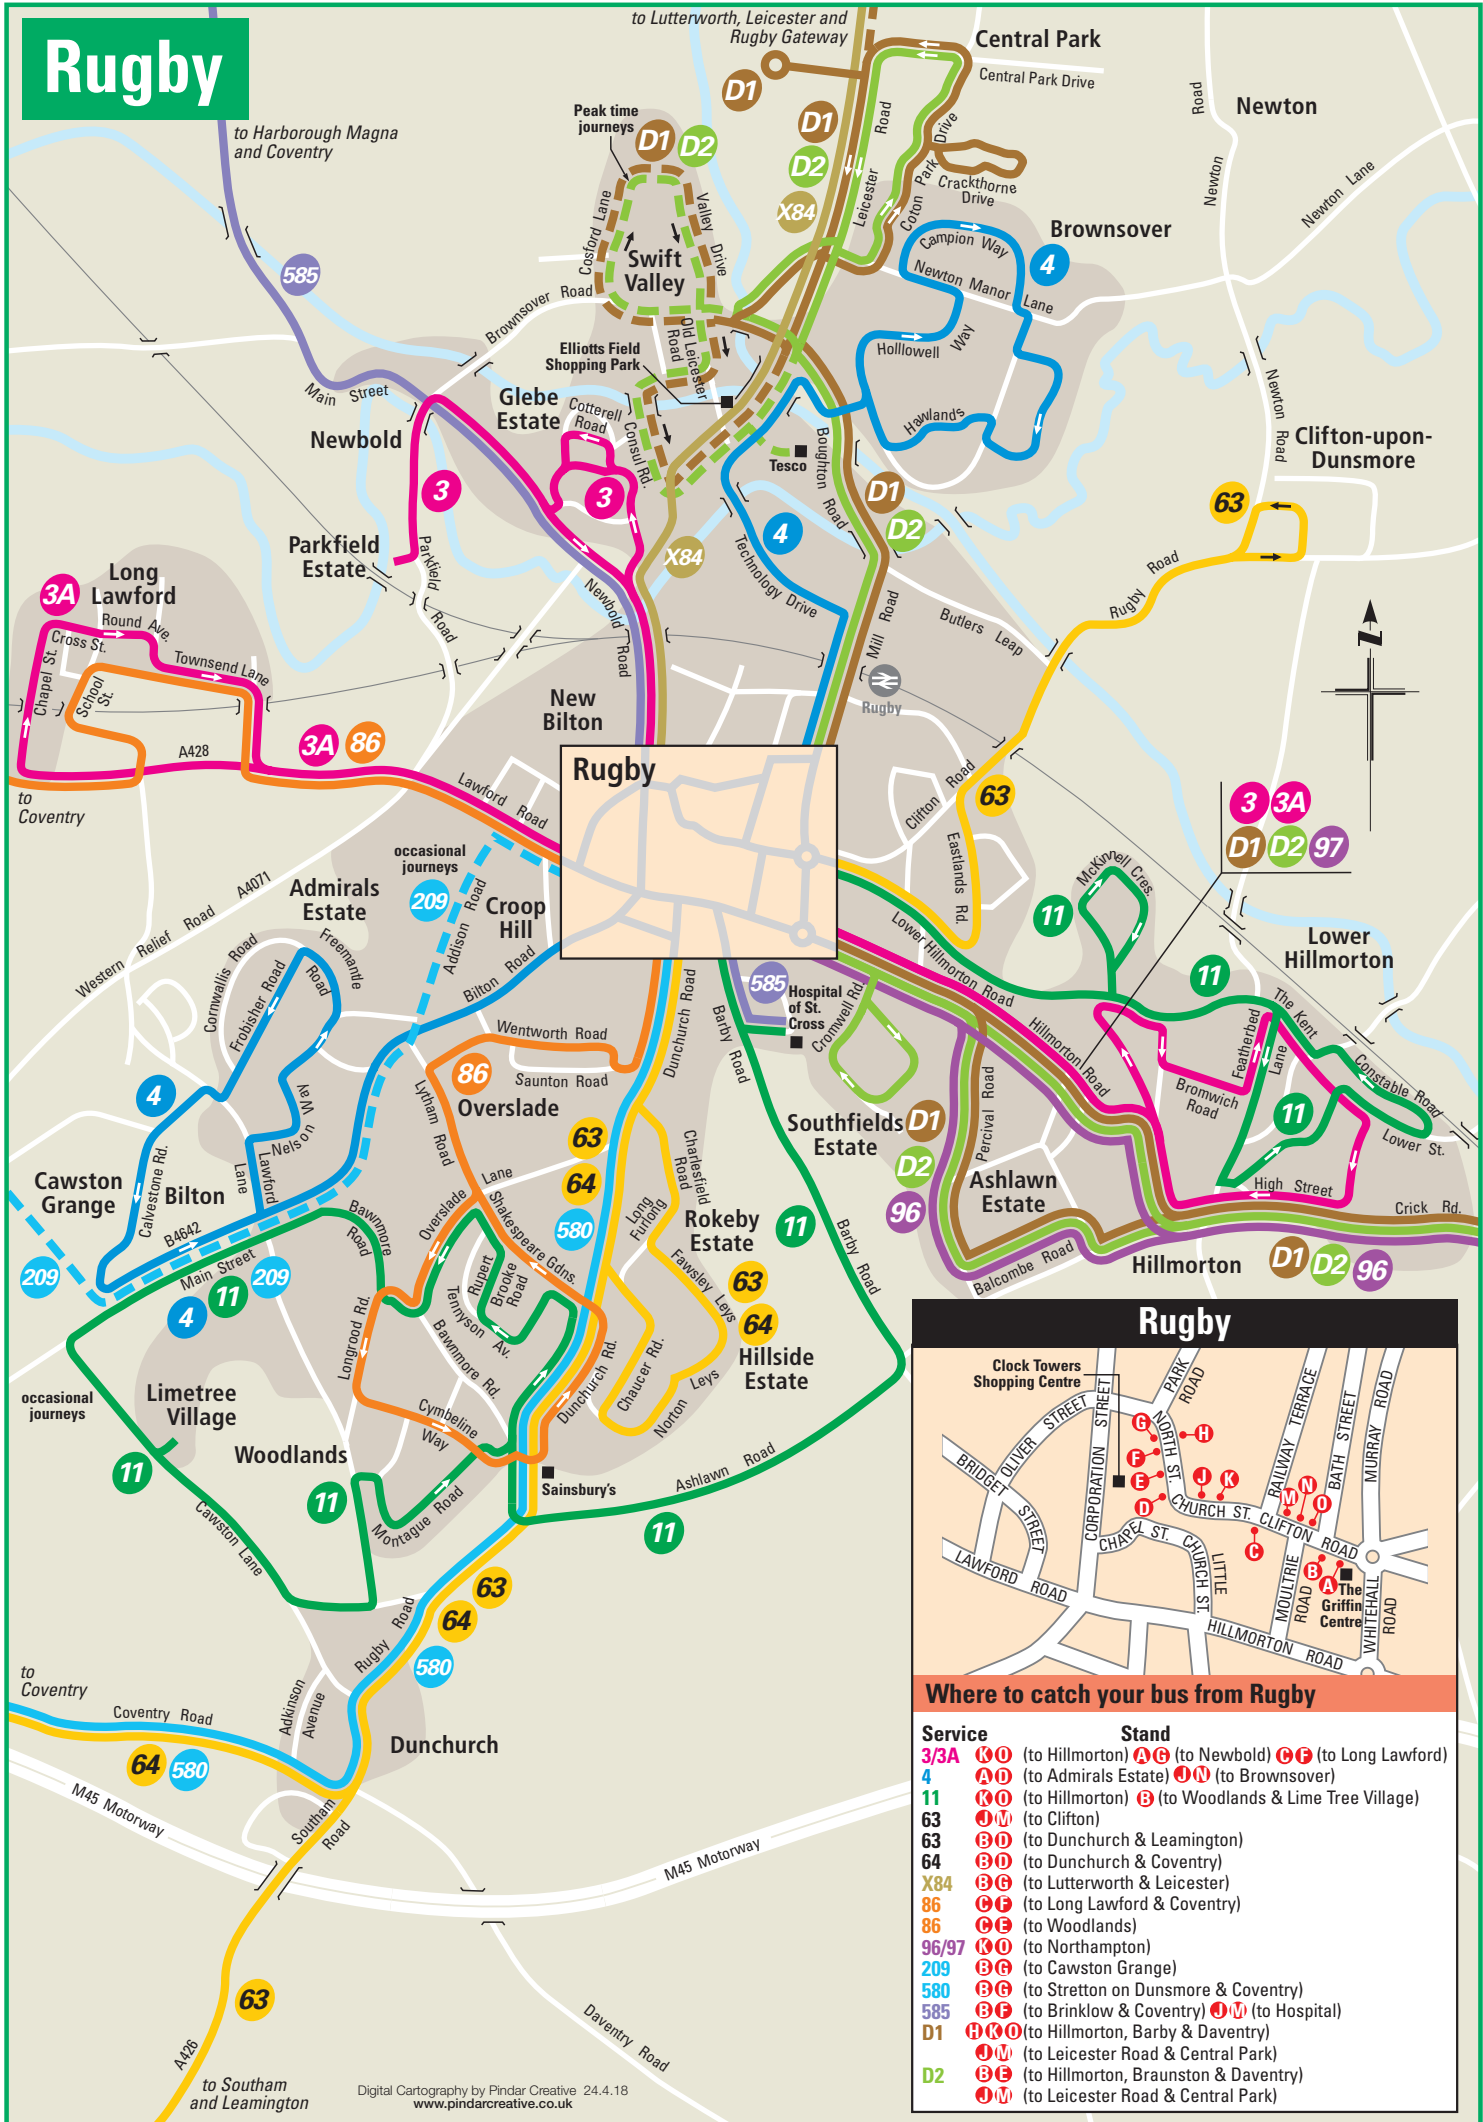

Rugby

Where to catch your bus from Rugby

Service	Stand
3/3A	K O (to Hillmorton) A G (to Newbold) C F (to Long Lawford)
4	A D (to Admirals Estate) J N (to Brownsover)
11	K O (to Hillmorton) B (to Woodlands & Lime Tree Village)
63	J M (to Clifton)
63	B D (to Dunchurch & Leamington)
64	B D (to Dunchurch & Coventry)
X84	B G (to Lutterworth & Leicester)
86	C F (to Long Lawford & Coventry)
86	C E (to Woodlands)
96/97	K O (to Northampton)
209	B G (to Cawston Grange)
580	B G (to Stretton on Dunsmore & Coventry)
585	B F (to Brinklow & Coventry) J M (to Hospital)
D1	H K O (to Hillmorton, Barby & Daventry)
	J M (to Leicester Road & Central Park)
D2	B E (to Hillmorton, Braunston & Daventry)
	J M (to Leicester Road & Central Park)