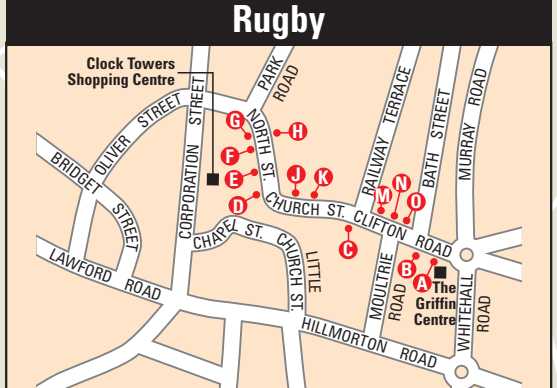

Rugby

Where to catch your bus from Rugby

Service	Stand
3/3A	K0 (to Hillmorton) A6 (to Newbold) C6 (to Long Lawford)
4	A0 (to Admirals Estate) D1 (to Brownsover)
9	J0 (to Clifton & Newton)
11	K0 (to Hillmorton) B (to Woodlands & Lime Tree Village)
63	B0 (to Dunchurch & Leamington)
X84	B6 (to Lutterworth & Leicester)
86	C6 (to Long Lawford & Coventry)
88	C6 (to Woodlands)
96/97	K0 (to Northampton)
209	B6 (to Cawston Grange)
580	B6 (to Stretton on Dunsmore & Coventry)
585	B6 (to Brinklow & Coventry) D1 (to Hospital)
D1	H0 (to Hillmorton, Barby & Daventry)
	J0 (to Leicester Road & Central Park)
D2	B6 (to Hillmorton, Braunston & Daventry)
	J0 (to Leicester Road & Central Park)