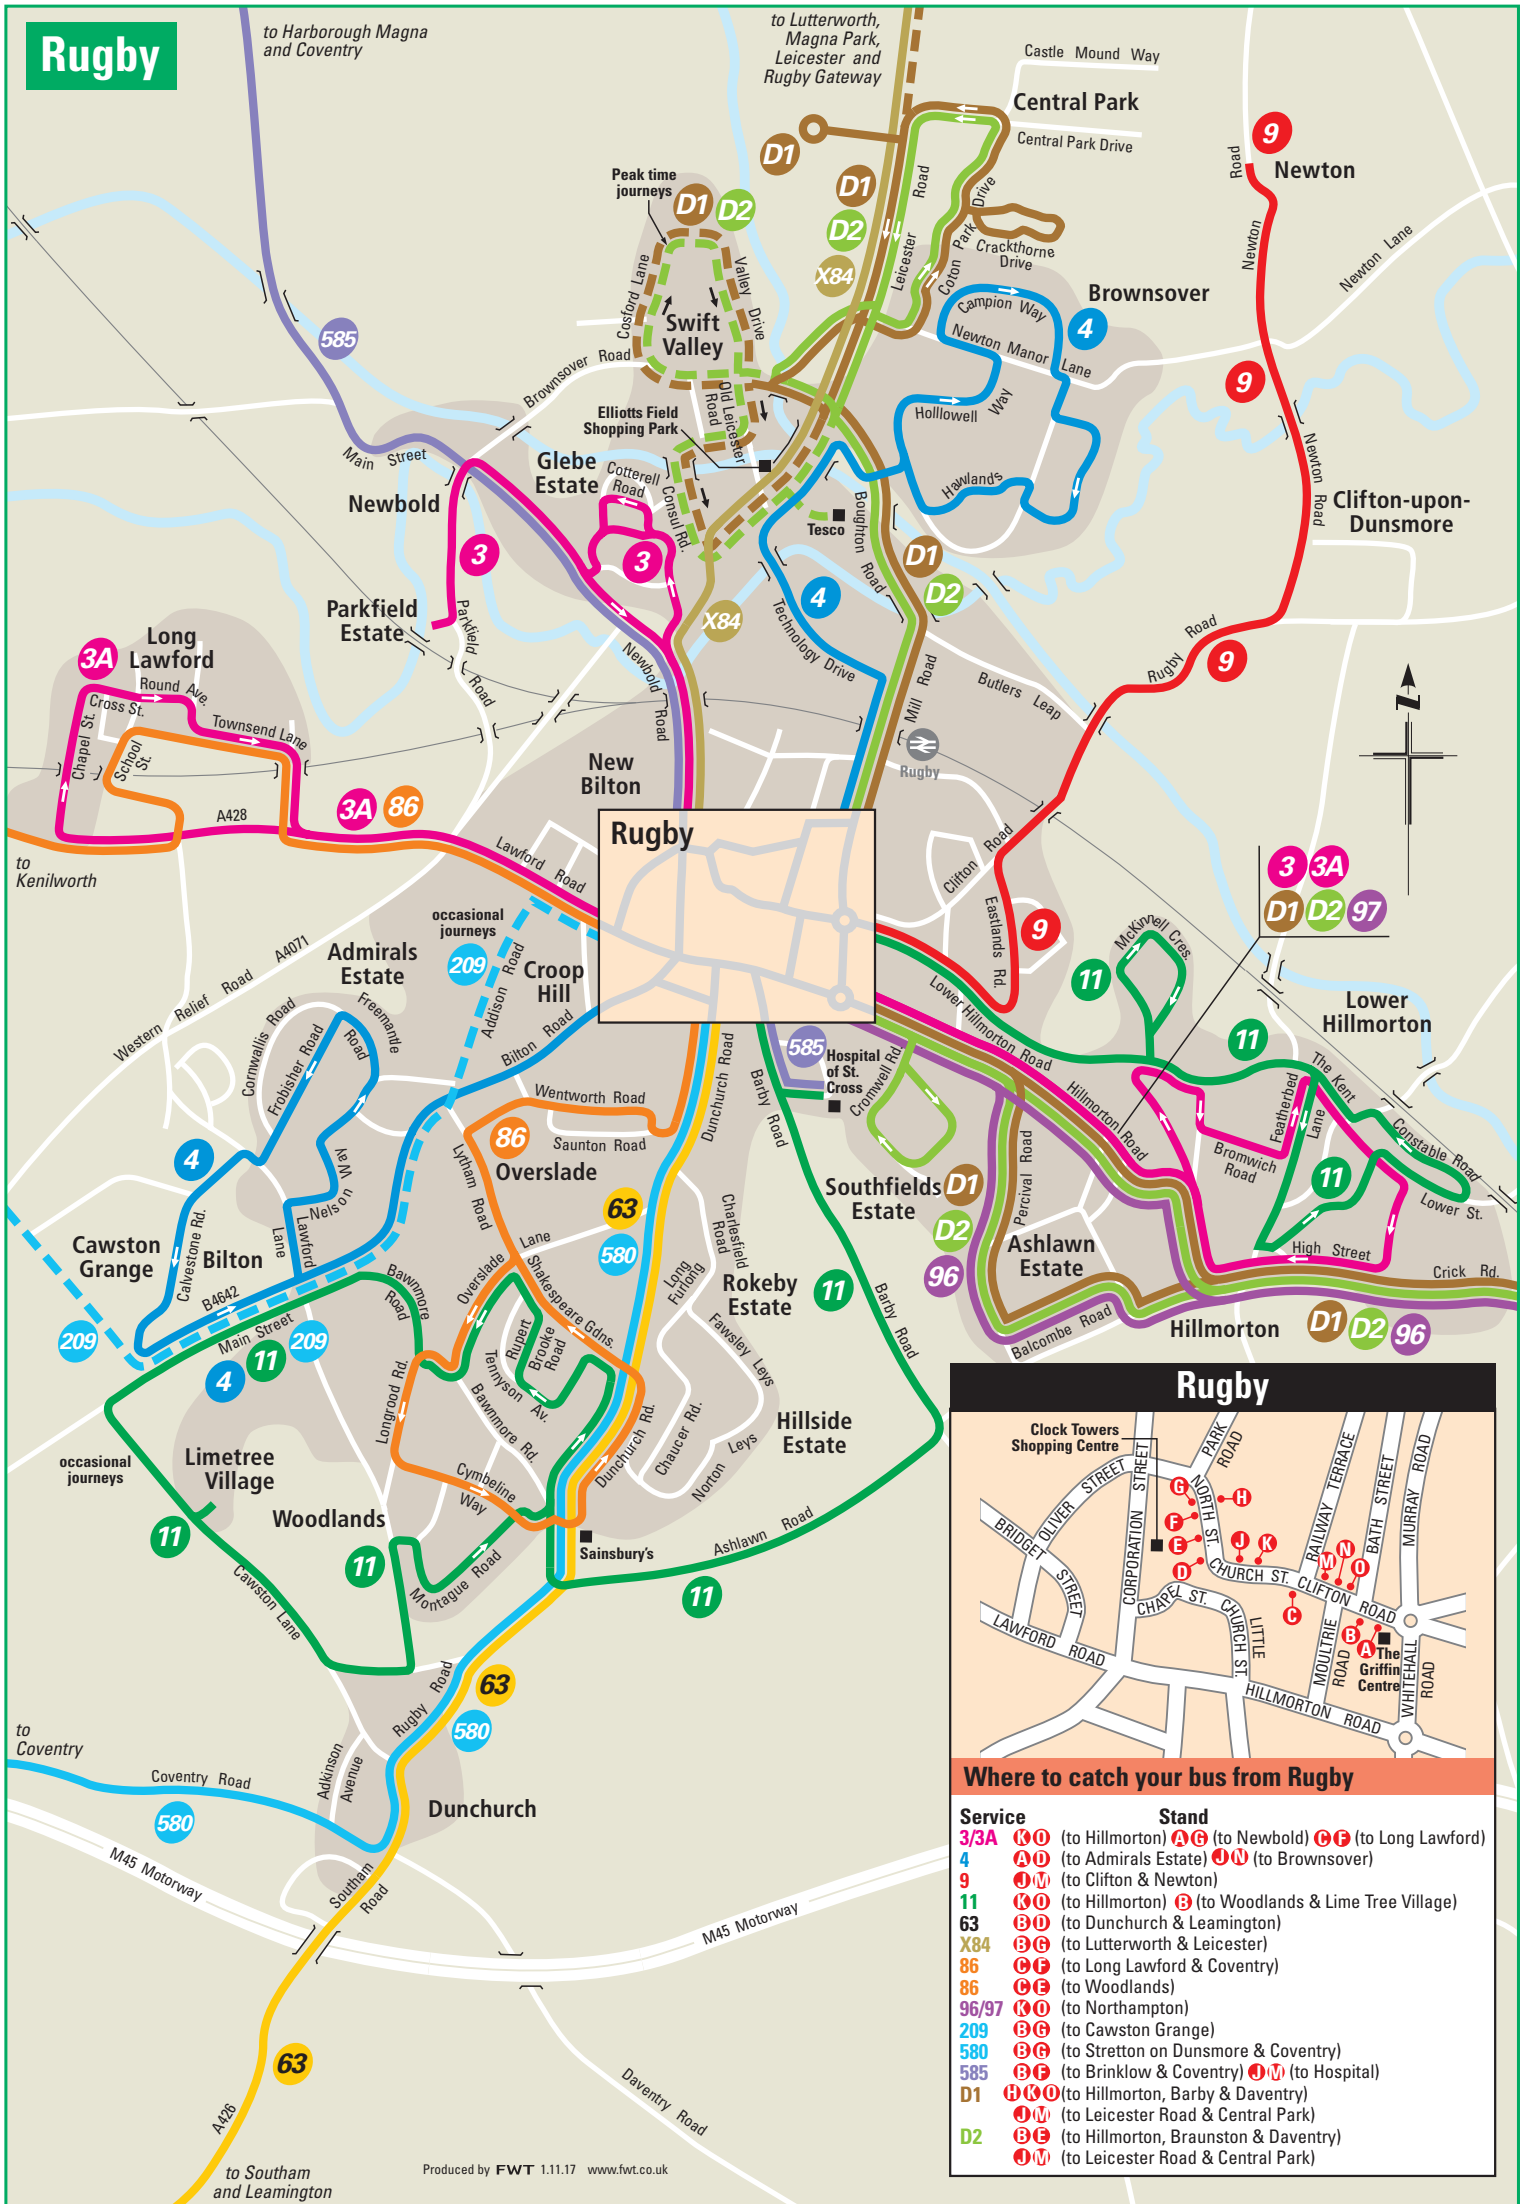

Rugby

Where to catch your bus from Rugby

Service	Stand
3/3A	K0 (to Hillmorton) A6 (to Newbold) C6 (to Long Lawford)
4	A0 (to Admirals Estate) D1 (to Brownsover)
9	J0 (to Clifton & Newton)
11	K0 (to Hillmorton) B (to Woodlands & Lime Tree Village)
63	B0 (to Dunchurch & Leamington)
X84	B6 (to Lutterworth & Leicester)
86	C6 (to Long Lawford & Coventry)
88	C6 (to Woodlands)
96/97	K0 (to Northampton)
209	B6 (to Cawston Grange)
580	B6 (to Stretton on Dunsmore & Coventry)
585	B6 (to Brinklow & Coventry) D1 (to Hospital)
D1	H0 (to Hillmorton, Barby & Daventry)
	J0 (to Leicester Road & Central Park)
D2	B6 (to Hillmorton, Braunston & Daventry)
	J0 (to Leicester Road & Central Park)