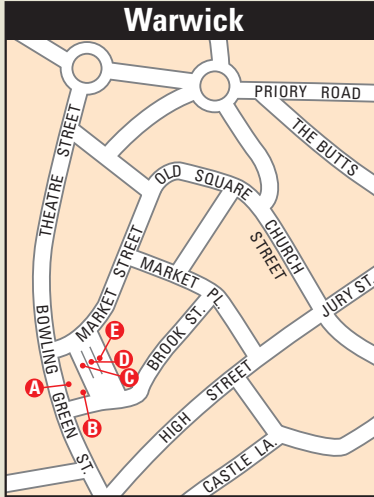

# Leamington & Warwick

**Where to catch your bus from Warwick Bus Station**

Service	Stops
G1 (Goldline)	(to Leamington & Whitnash)
X17	(to British Motor Museum and Jaguar Land Rover)
18	(to Stratford, via Wellesbourne)
X18	(to Warwick Hospital, Leamington & Coventry)
68	(to Evesham, via Stratford)
X68	(to Coventry, via Leamington & Warwick Hospital)
	(to Evesham, via Stratford)
	(to Coventry via Leamington)
	(to Warwick Gates, Leamington & Cubbington)
	(to Warwick Gates, Leamington & Cubbington)
	(to Kenilworth & Coventry)

**Where to catch your bus from Royal Leamington Spa**

Please note all the services listed below use the Parish Church stand.

Service	Stops
11	(to University and Coventry)
X17	(to Coventry)
18	(to Warwick Hospital and Town Centre)
X18	(to Stratford, via Warwick Hospital & Wellesbourne)
	(to Stratford via Warwick Hospital & Wellesbourne)
	(to Coventry)
63	(to Southam & Rugby)
64	(to Southam & Long Itchington)
67/67A/67B	(to Lillington)
67	(to Sydenham)
67A	(to Warwick Gates, Bishops Itchington & Kineton)
67B	(to Bishops Tachbrook, Lighthorne Heath & Kineton)
68	(to Cubbington)
	(to Warwick Gates & Hatton Park)
X68	(to Cubbington)
	(to Kenilworth & Coventry)
69	(to Weston under Wetherley, Lillington & Milverton)
77/77A	(to Leamington Shopping Park)
X77	(to Lighthorne & Kineton)
665	(to British Motor Museum)
G1 (Goldline)	(to Harbury, Southam & Napton)
	(to Whitnash)
Unibus	(to University)
U17	(to Brunswick Street & Warwick Gates)
	(to University and Coventry)
	(to Sydenham)