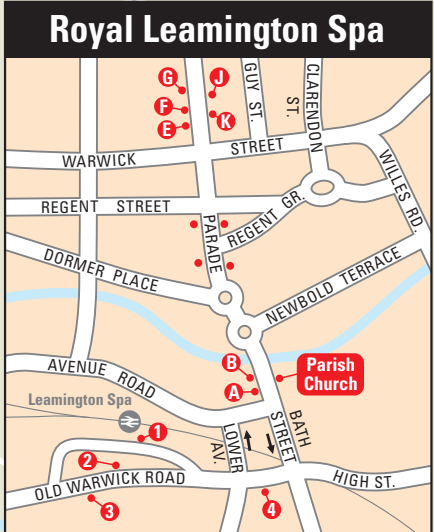

# Leamington & Warwick

**Where to catch your bus from Warwick Bus Station**

Service	Stops
G1 (Goldline)	(to Leamington & Whitnash)
X17	(to British Motor Museum and Jaguar Land Rover)
18	(to Stratford, via Wellesbourne)
X18	(to Warwick Hospital, Leamington & Coventry)
68	(to Evesham, via Stratford)
X68	(to Coventry, via Leamington & Warwick Hospital)
	(to Evesham, via Stratford)
	(to Coventry via Leamington)
	(to Warwick Gates, Leamington & Cubbington)
	(to Warwick Gates, Leamington & Cubbington)
	(to Kenilworth & Coventry)

**Where to catch your bus from Royal Leamington Spa**

Please note all the services listed below use the Parish Church stand.

Service	Stops
11	(to University and Coventry)
X17	(to Coventry)
18	(to Warwick Hospital and Town Centre)
X18	(to Stratford, via Warwick Hospital & Wellesbourne)
	(to Stratford via Warwick Hospital & Wellesbourne)
	(to Coventry)
63	(to Southam & Rugby)
64	(to Southam & Long Itchington)
67/67A/67B	(to Lillington)
67	(to Sydenham)
67A	(to Warwick Gates, Bishops Itchington & Kineton)
67B	(to Bishops Tachbrook, Lighthorne Heath & Kineton)
68	(to Cubbington)
	(to Warwick Gates & Hatton Park)
X68	(to Cubbington)
	(to Kenilworth & Coventry)
69	(to Weston under Wetherley, Lillington & Milverton)
77/77A	(to Leamington Shopping Park)
X77	(to Lighthorne & Kineton)
665	(to British Motor Museum)
G1 (Goldline)	(to Harbury, Southam & Napton)
	(to Whitnash)
Unibus	(to University)
U17	(to Brunswick Street & Warwick Gates)
	(to University and Coventry)
	(to Sydenham)