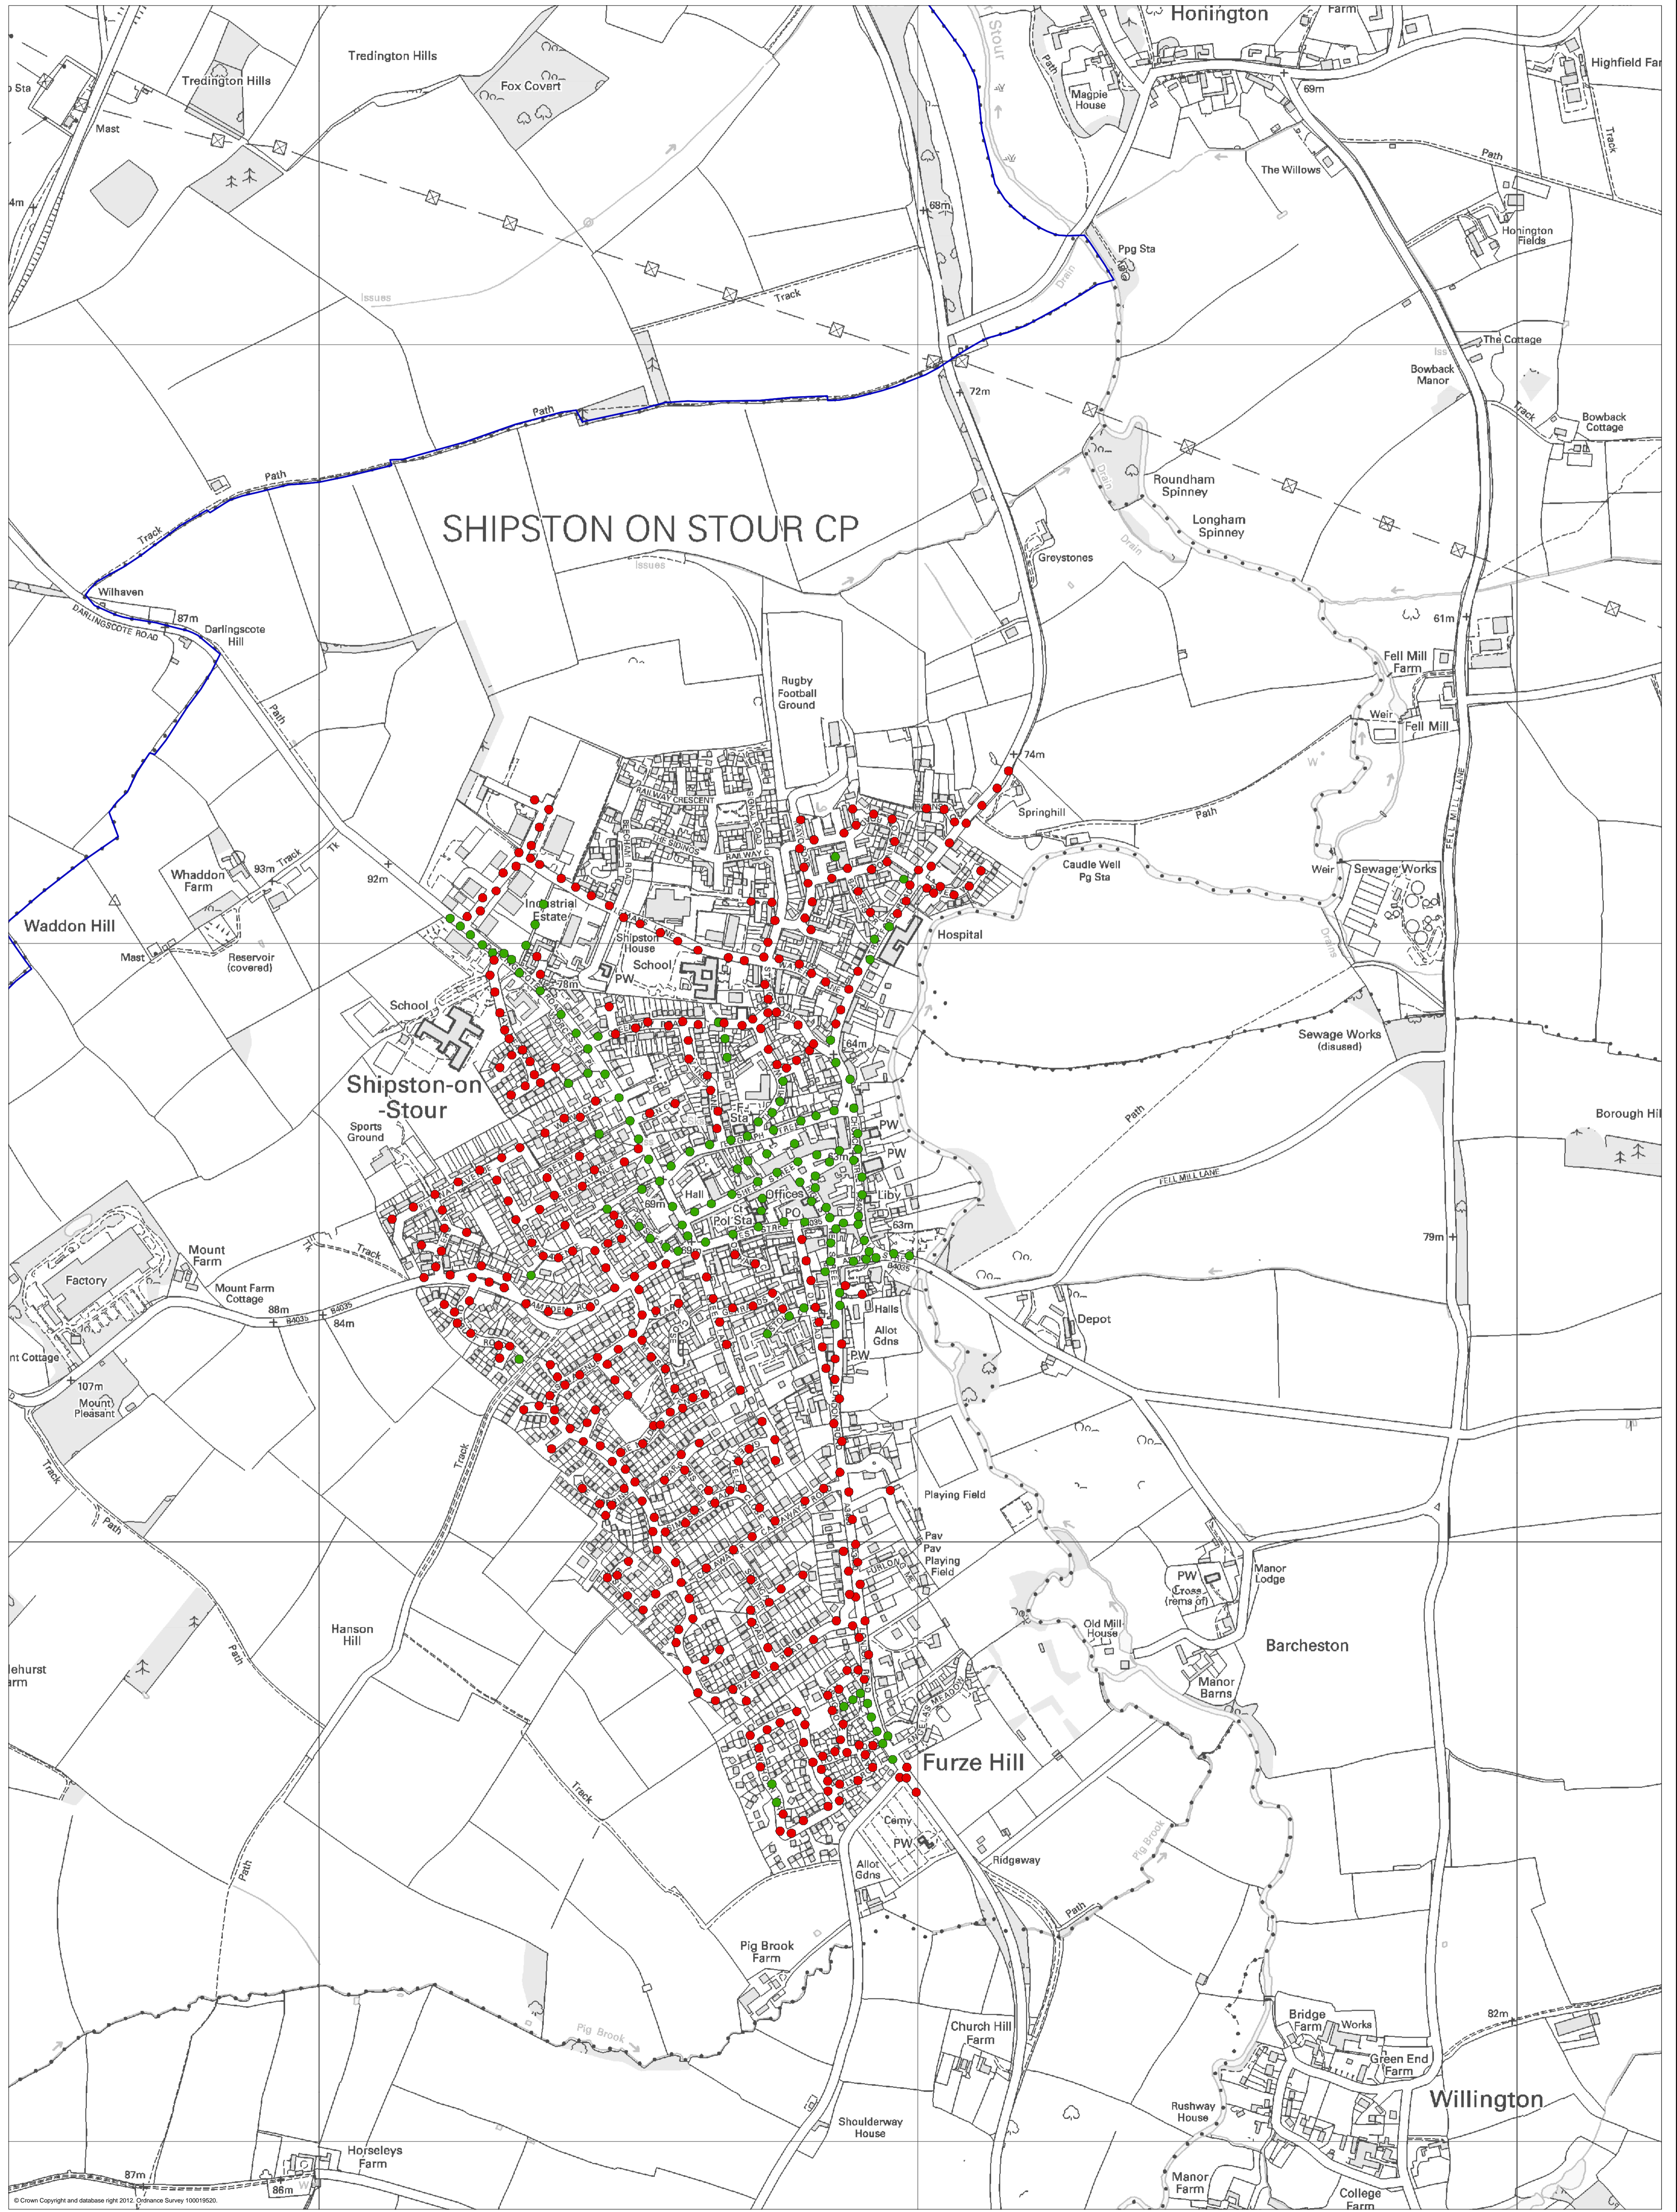

Street Lighting Part Night Operation

Shipston on Stour

Ref. No.: PN_DRN_067_A

Drawn by: SJM

Date: 07/09/2012

Scale: 1:5000 @ A1

Street Lighting Categories:

- All night operation
- Part night operation
- Parish responsibility
- WCC Electoral Division Boundaries

Street Lighting,
Old Budbrooke Road,
Warwick, CV35 7DP
(01926) 412515
www.warwickshire.gov.uk

SHIPSTON ON STOUR CP

Shipston-on-Stour

Furze Hill

Barcheston

Willington