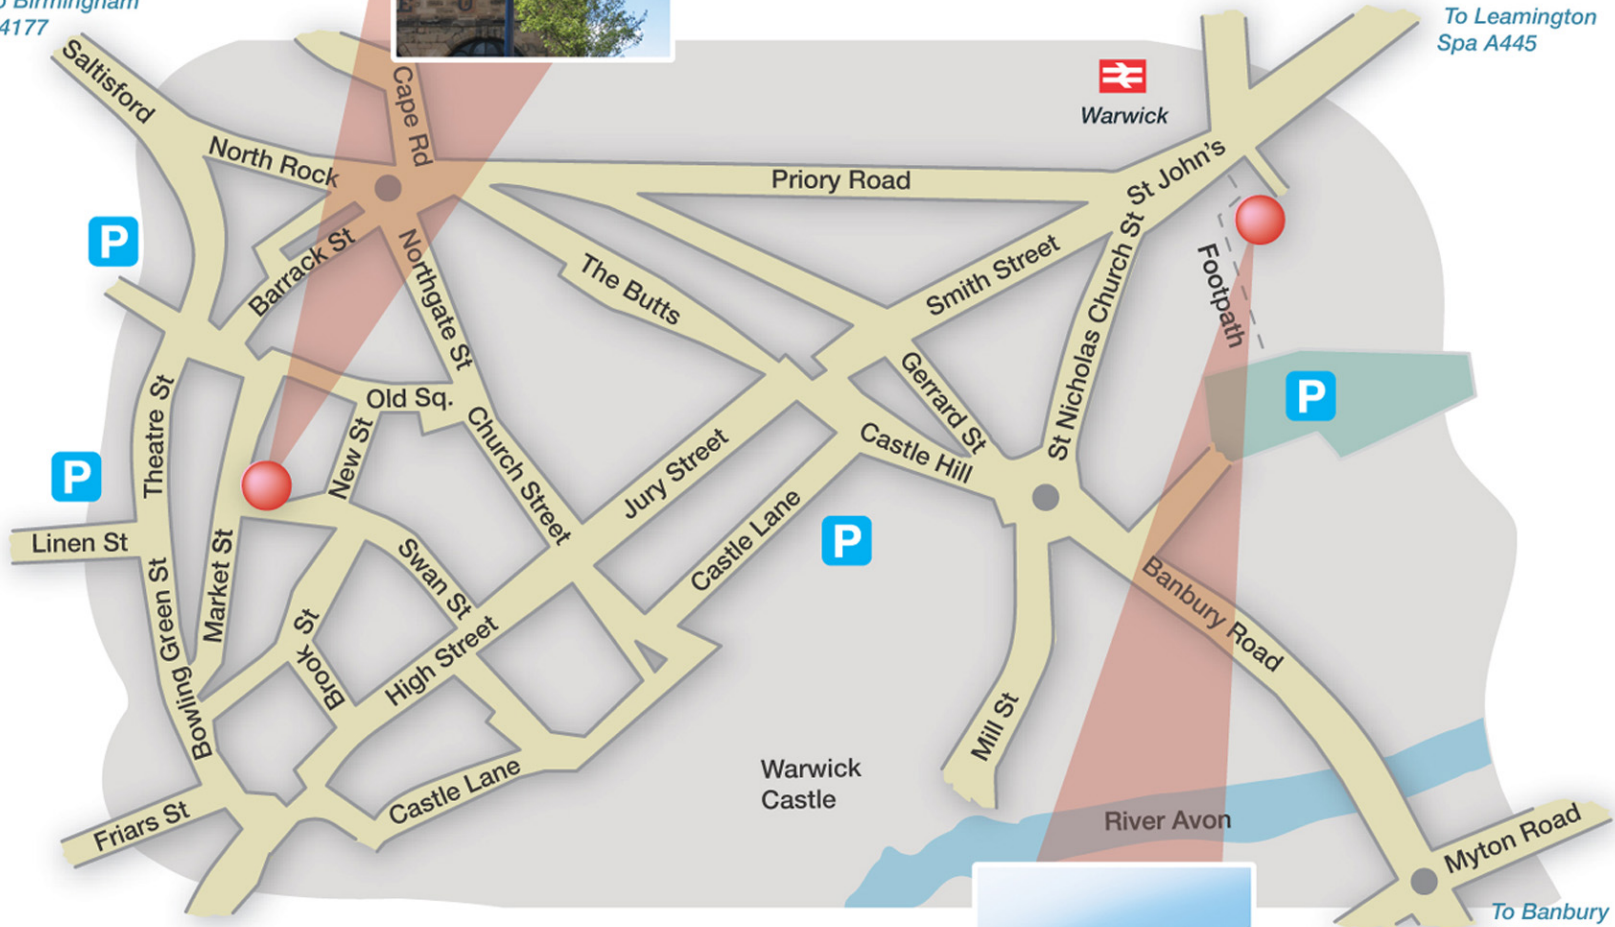

Market Hall, Warwick

To Birmingham  
A4177

To Coventry A46

To Leamington  
Spa A445

To Stratford upon Avon  
M40 J15  
Alcester 16 miles

To Banbury  
B4100

M40 J 13

St John's, Warwick