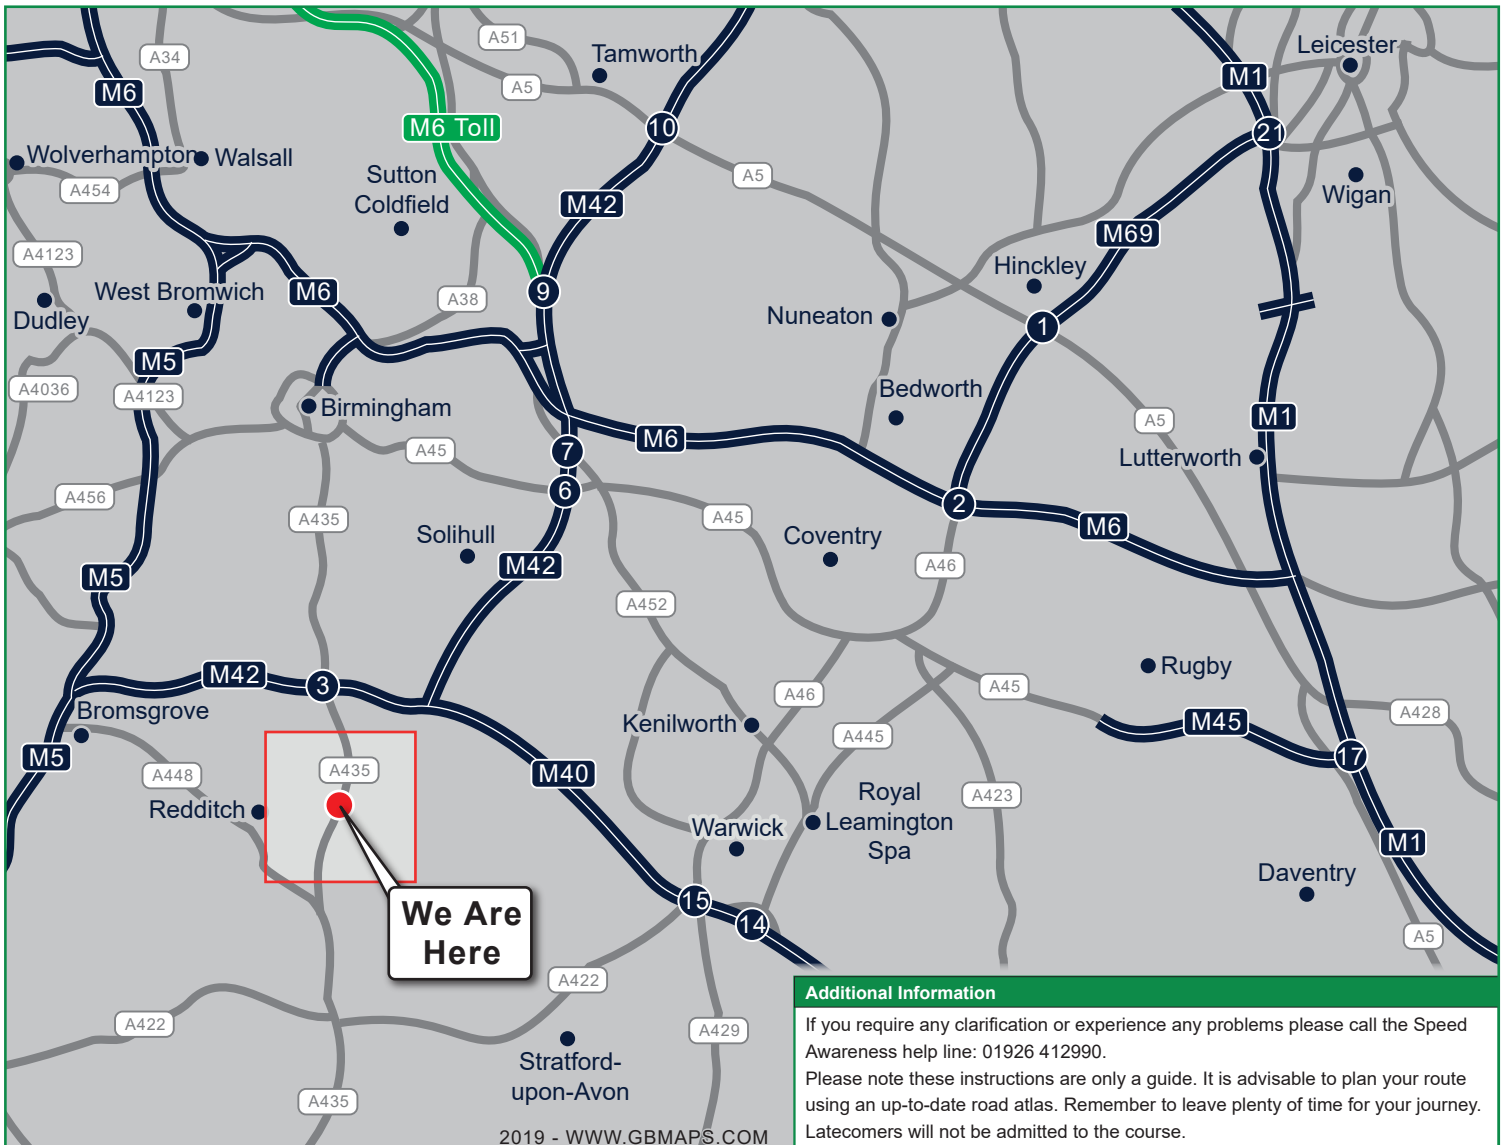

**Directions from the north (M42 Junction 3) - Distance 5.5 miles**

1. Join the A435 south, following the green direction signs for the A435 and Evesham.
2. Continue along the A435 (dual carriageway for 3.5 miles) to the roundabout with the A4189 that is next to a garden centre.
3. At the roundabout take the second exit (straight on) signposted A435 Evesham and Studley.
4. Continue along the A435, passing through a series of sharp bends and past the Boot Inn.
5. Half a mile after the Boot Inn turn left into Abbeyfields Drive and immediately right into the large car park of Studley Sports Centre. Abbeyfields Drive is immediately before a sharp left-hand bend and junction with the B4497 to Redditch Hospital.
6. If you miss the turning for Abbeyfields Drive, continue straight on for approximately half a mile and you will reach a roundabout where you can turn round.
7. The course will be held in the main function room in the single-story red brick building.

**Directions from Warwick - Distance 16 miles**

1. From Warwick follow the A4189, passing Warwick Race Course on your way out of the town.
2. Continue on the A4189 passing through Claverdon and Henley in Arden until you eventually reach a roundabout with the A435 (approx. 14 miles from Warwick).
3. At the roundabout, turn left onto the A435, signposted Evesham and Studley.
4. Continue along the A435, passing through a series of sharp bends and past the Boot Inn.
5. Half a mile after the Boot Inn turn left into Abbeyfields Drive and immediately right into the large car park of Studley Sports Centre. Abbeyfields Drive is immediately before a sharp left-hand bend and junction with the B4497 to Redditch Hospital.
6. If you miss the turning for Abbeyfields Drive, continue straight on for approximately half a mile and you will reach a roundabout where you can turn round.
7. The course will be held in the main function room in the single-story red brick building.