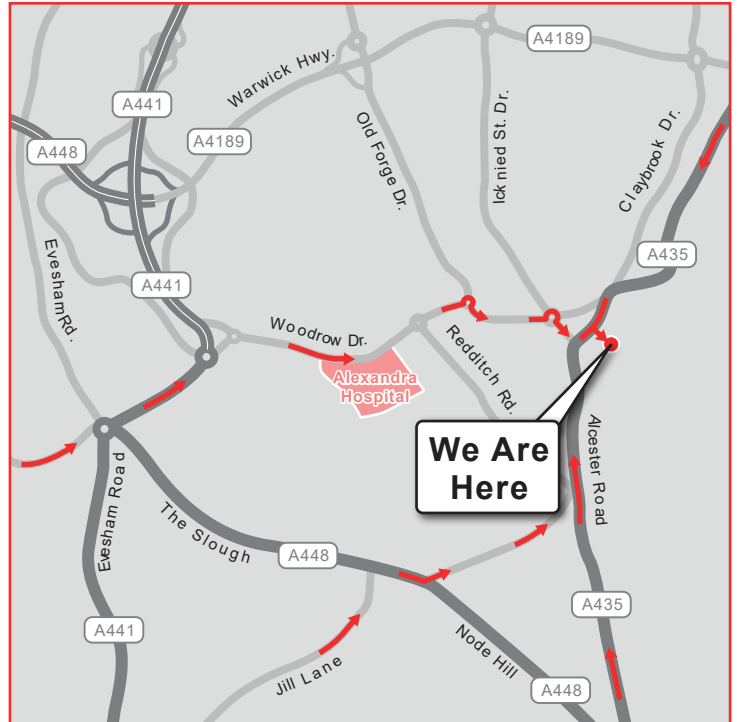

**Directions from the north (M42 Junction 3) - Distance 5.5 miles**

1. Join the A435 south, following the green direction signs for the A435 and Evesham.
2. Continue along the A435 (dual carriageway for 3.5 miles) to the roundabout with the A4189 that is next to a garden centre.
3. At the roundabout take the second exit (straight on) signposted A435 Evesham and Studley.
4. Continue along the A435, passing through a series of sharp bends and past the Boot Inn.
5. Half a mile after the Boot Inn turn left into Abbeyfields Drive and immediately right into the large car park of Studley Sports Centre. Abbeyfields Drive is immediately before a sharp left-hand bend and junction with the B4497 to Redditch Hospital.
6. If you miss the turning for Abbeyfields Drive, continue straight on for approximately half a mile and you will reach a roundabout where you can turn round.
7. The course will be held in the main function room in the single-story red brick building.

**Directions from Warwick - Distance 16 miles**

1. From Warwick follow the A4189, passing Warwick Race Course on your way out of the town.
2. Continue on the A4189 passing through Claverdon and Henley in Arden until you eventually reach a roundabout with the A435 (approx. 14 miles from Warwick).
3. At the roundabout, turn left onto the A435, signposted Evesham and Studley.
4. Continue along the A435, passing through a series of sharp bends and past the Boot Inn.
5. Half a mile after the Boot Inn turn left into Abbeyfields Drive and immediately right into the large car park of Studley Sports Centre. Abbeyfields Drive is immediately before a sharp left-hand bend and junction with the B4497 to Redditch Hospital.
6. If you miss the turning for Abbeyfields Drive, continue straight on for approximately half a mile and you will reach a roundabout where you can turn round.
7. The course will be held in the main function room in the single-story red brick building.