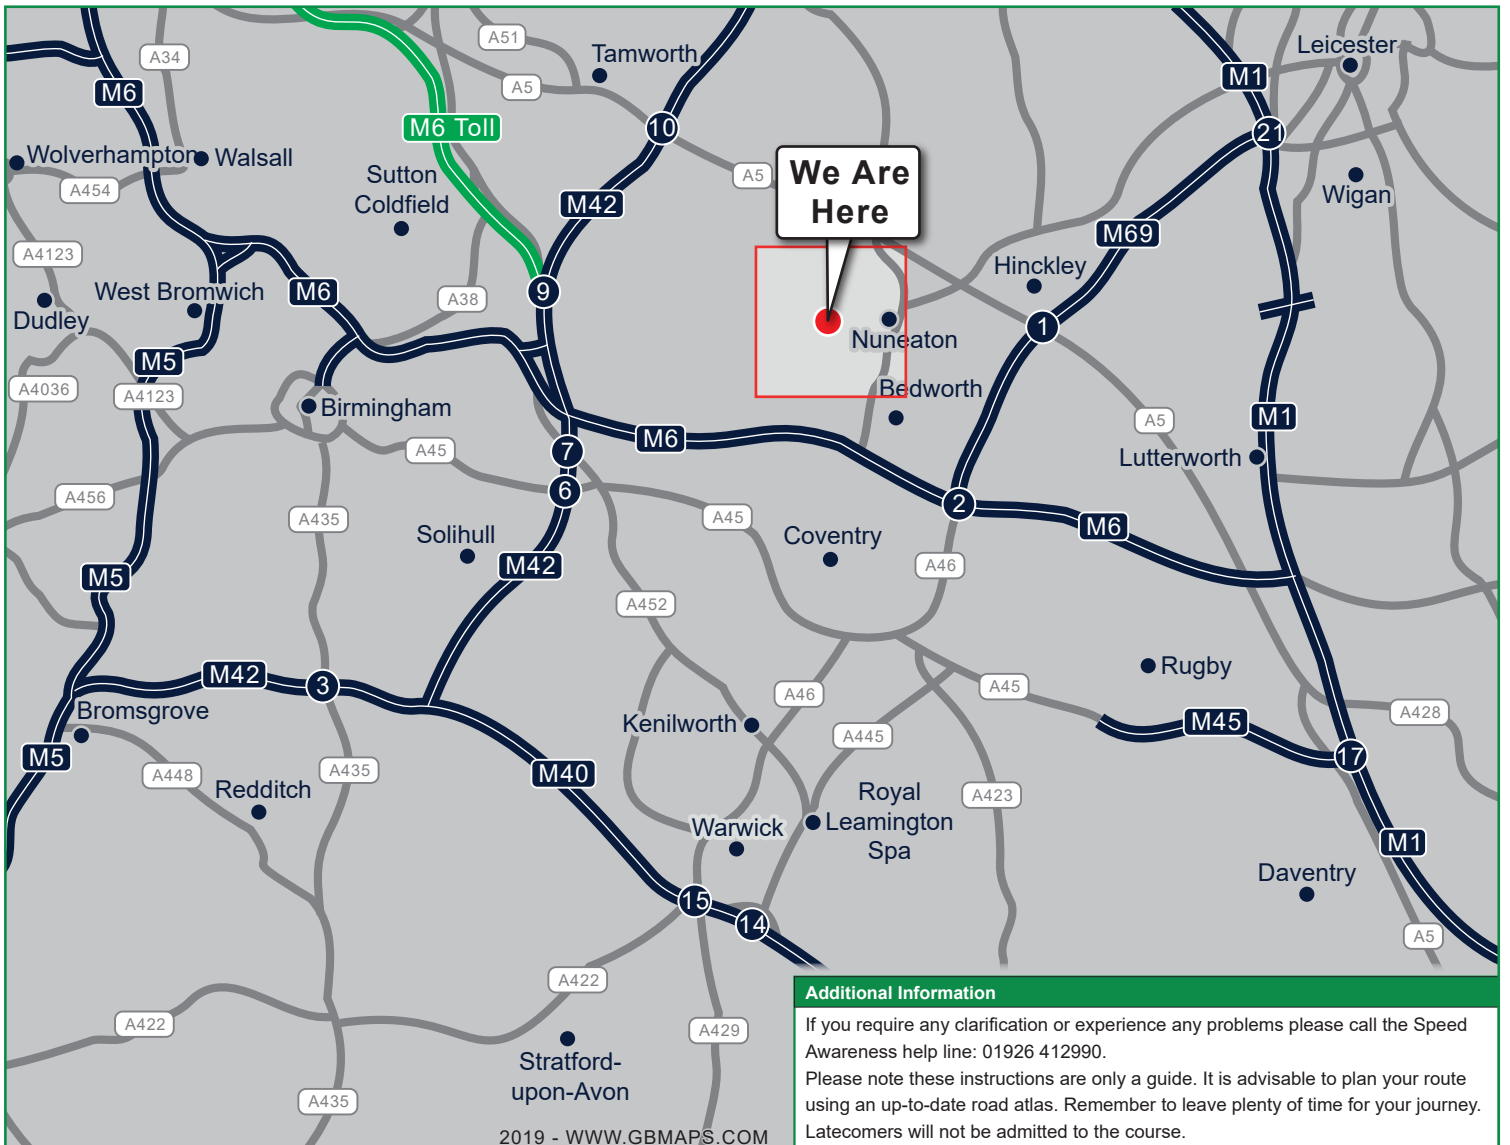

Directions from M6 Toll Junction T4 with A5

1. When driving on the M6 Toll take the exit at junction T4 for A5 towards the M42 North/Tamworth.
2. At the Weeford Interchange, roundabout take the third exit onto Hints Bypass/A5.
3. After 2 miles take the second exit onto Watling Street.
4. Pass straight over the roundabout & then take the 3rd exit 1/2 mile later onto Boot Hill.
5. Follow this road until you see signposts for Ansley, at which point take the left turn onto Green Lane.
6. Turn right at the next junction then turn left at the T-junction onto Nuneaton Road.
7. Shortly after this turn right onto Birmingham Road, signposted towards Arbury Hall.
8. At the next roundabout take the third exit before moving onto 'Final Directions'.

Final Directions to Oakridge Golf Club

1. Oakridge Golf Course is located just off Arley Lane. The golf course is signposted on the right side of the road with a pond just beside the road. Follow this lane through the golf course until you reach the car park on the right-hand side of the road.
2. Pedestrian signs will direct you to the correct classroom. Refreshments and toilets will be available.

Additional Information

If you require any clarification or experience any problems please call the Speed Awareness help line: 01926 412990.
Please note these instructions are only a guide. It is advisable to plan your route using an up-to-date road atlas. Remember to leave plenty of time for your journey. Latecomers will not be admitted to the course.